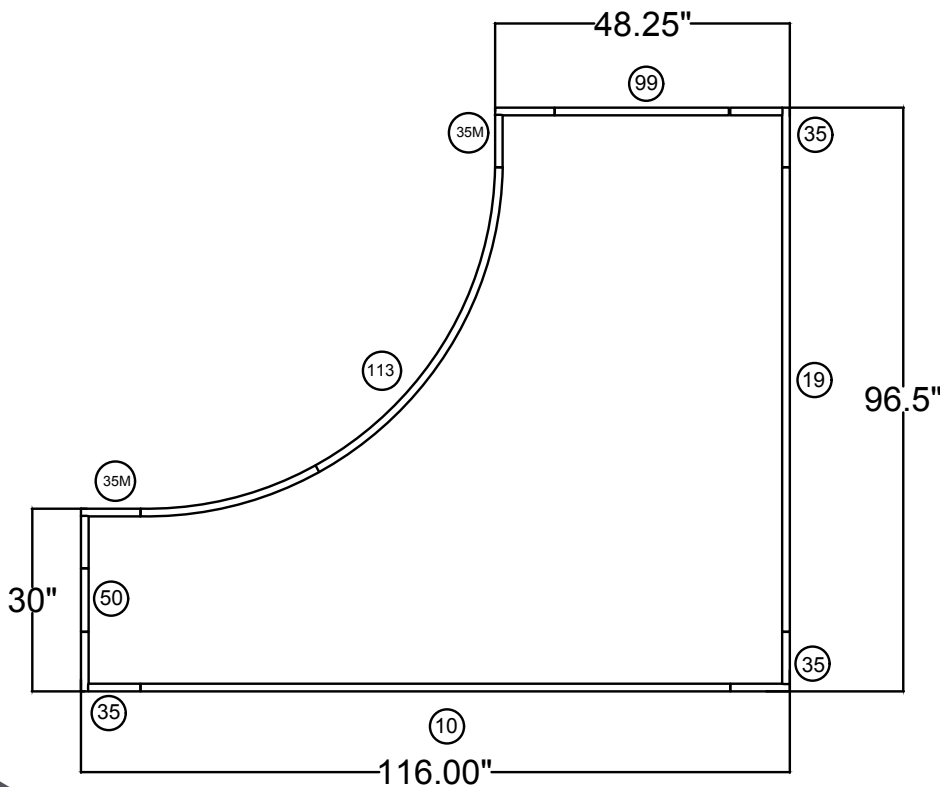

WAVELINE®
Curved Sidewall

Curved Side Wall 116"w x 96"h	
Qty.	Part Number
3	WLM#035
1	WLM#113 arc pole
2	WLM#35-M
1	WLM#099
1	WLM#050
1	WLM#010
1	WLM#019
1	Black cotton bag

* Foot Supports Optional